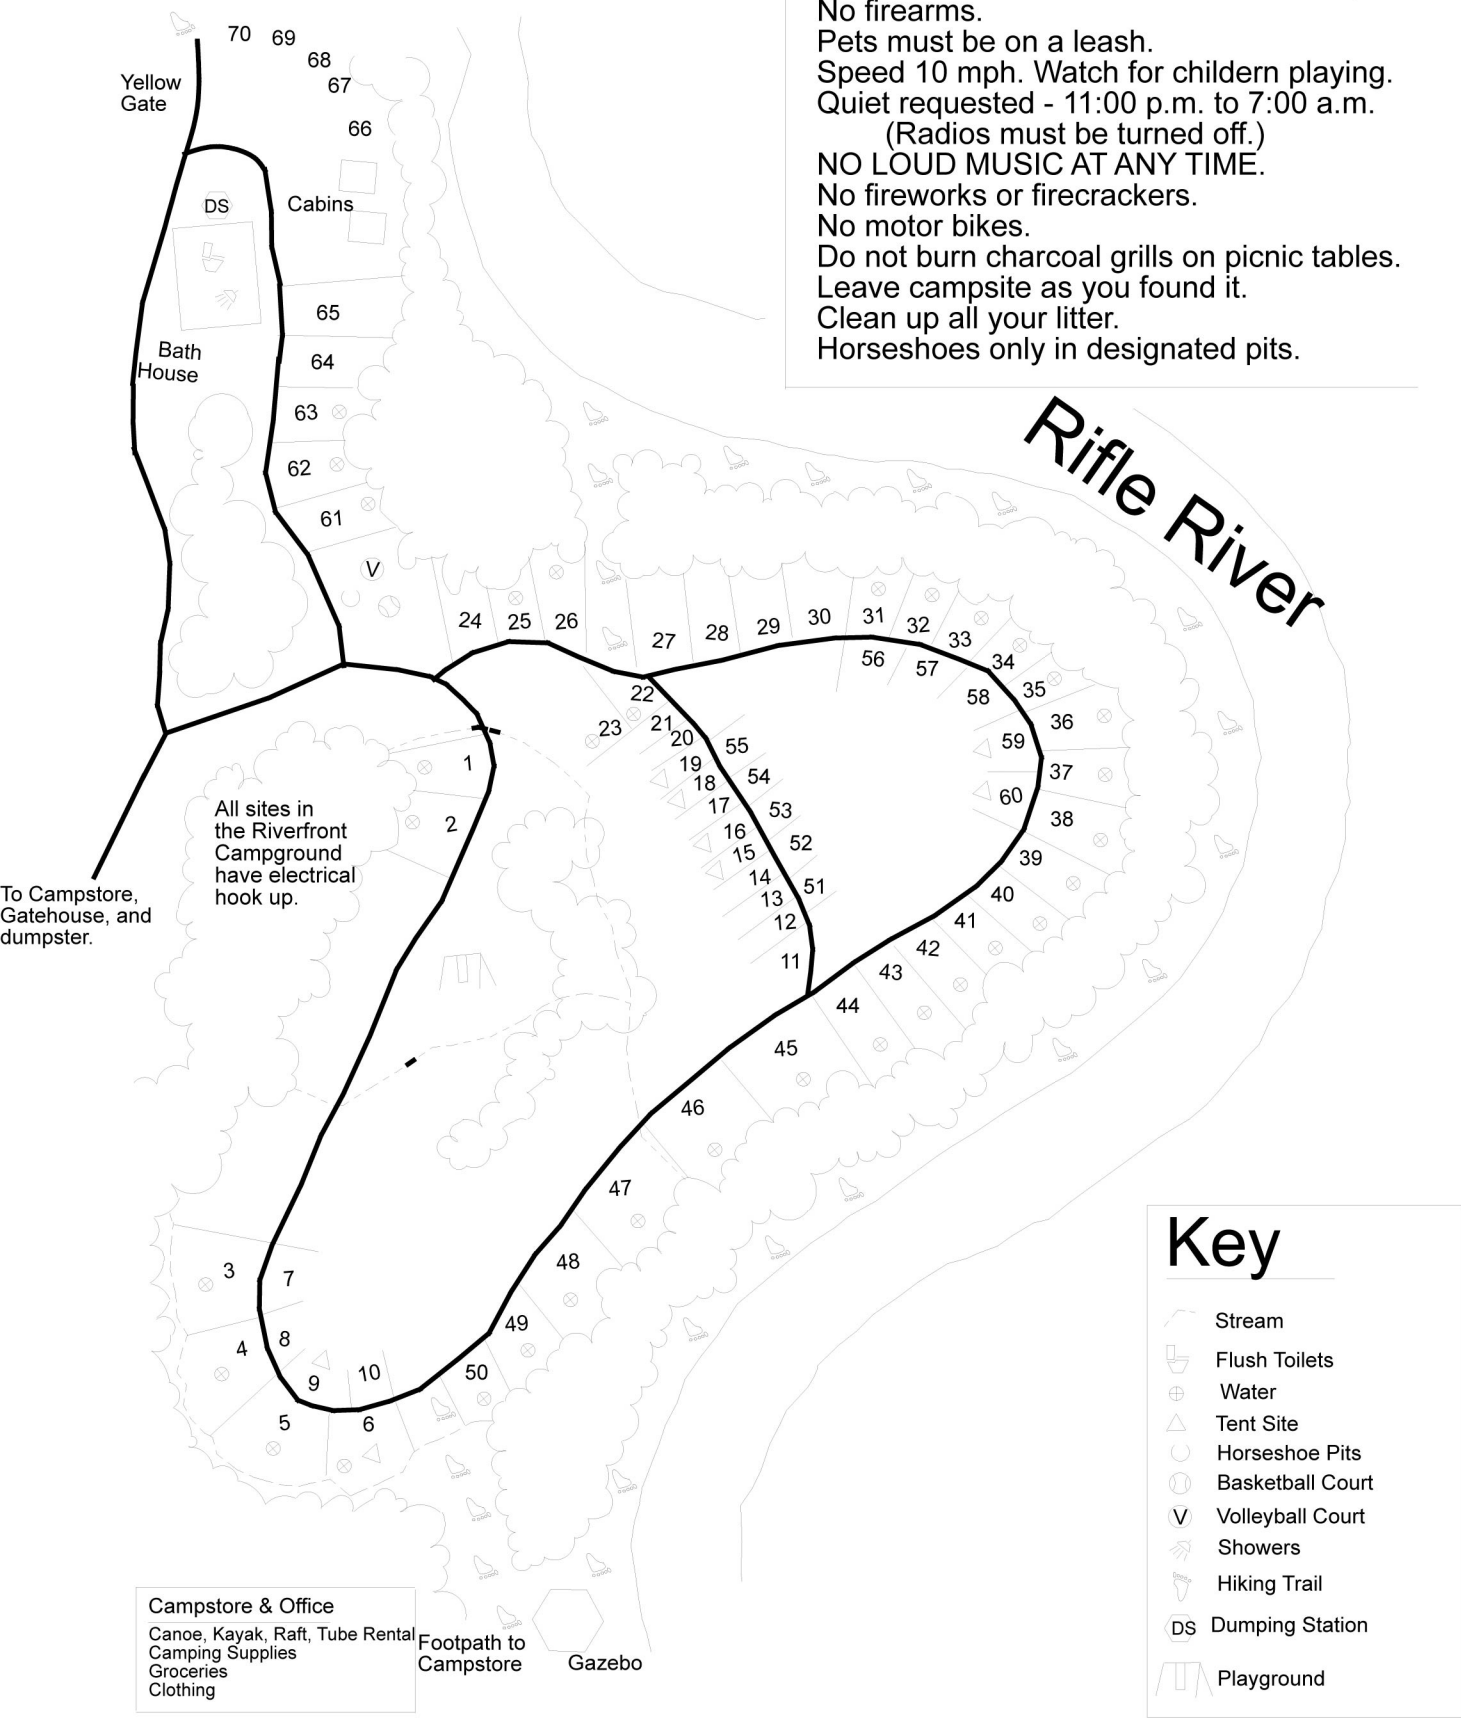

Check Out Times:

Cabins 11:00 a.m.
Riverfront sites 12:00 noon
Group Campsites 2:00 p.m.

Campground Rules

Fires in designated spots only.
 Do not cut or pull from woods - live, dead, or downed trees or shrubs.
 Do not cross fences into private property.
 No firearms.
 Pets must be on a leash.
 Speed 10 mph. Watch for children playing.
 Quiet requested - 11:00 p.m. to 7:00 a.m.
 (Radios must be turned off.)
NO LOUD MUSIC AT ANY TIME.
 No fireworks or firecrackers.
 No motor bikes.
 Do not burn charcoal grills on picnic tables.
 Leave campsite as you found it.
 Clean up all your litter.
 Horseshoes only in designated pits.

White's The River
 400 Old M-70 Sterling, MI 48659
 (989) 654-2654
www.whitescanoe.com

Riverfront Campground